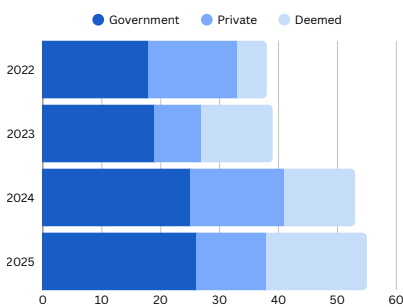

REAL STUDENTS, REAL SMILES

YEAR	GOVERNMENT	PRIVATE	DEEMED
2022	18	15	5
2023	19	8	12
2024	25	16	12
2025	26	12	17

MANAGED COUNSELLING	21
RANKS	798-1112016
NUMBER OF NRIs	25

REAL REVIEWS

Shylock Pansary
3 reviews
★★★★★ 3 months ago

Speechless. I just can't describe the ups and down of journey but you always motivated us and always focused on three p's and we kept our faith in you Rakesh sir. Now the result of faith is this that the college which we were not expecting is all ours. Hats off sir. My honest opinion that perhaps no one can guide better than you sir. Again thanks from bottom of my heart.

Rajender Lakhera
3 reviews
★★★★★ 2 months ago

Our experience with NEET Navigator was truly outstanding! From preparation to final admission, their expert and well-informed guidance made the entire NEET journey smooth and successful.

mili bhalla
8 reviews
★★★★★ Edited a month ago

I am very thankful to the entire team of NEET NAVIGATOR especially Rakesh Jain sir. His guidance made our journey smooth. Imagining going through the counselling process without him still brings chills. Kudos to him. He is just a phone call away.

Ram Pratap
2 reviews - 30 photos
★★★★★ 3 months ago

I sincerely thank NEET Navigator for their exceptional guidance and support throughout the NEET counselling process. Your expert advice, timely assistance, and professional approach played a crucial role in securing the seat in MBBS of my daughter in Kalinga Institute of Medical Science Bhubaneswar. I am truly grateful for your dedicated support.

Saloni Manjhu
2 reviews
★★★★★ 3 months ago

Rakesh sir and his team guided me and my family throughout the counselling process with enormous clarity and patience. Their timely updates and transparent working process really helped in easing out my stress. And all because of his guidance I am at the best possible college. I am grateful for neet navigator team's support.

vinu peter
8 reviews
★★★★★ 11 months ago

I had approached NEET Navigator for help for my child's MBBS journey and they were very helpful. I was able to have an in-depth discussion and they provided me with insightful comments and suggestions. They also relieved my anxiety and worries. Thanks to their help, we were able to make definite decisions regarding our child's future. Thank you NEET Navigator.