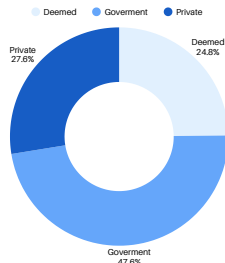

REAL STUDENTS, REAL SMILES

YEAR	GOVERNMENT	PRIVATE	DEEMED
2022	18	15	5
2023	19	8	12
2024	25	16	12
2025	26	12	17

MANAGED COUNSELLING	21
RANKS	798-1112016
NUMBER OF NRIs	25

REAL REVIEWS

Shylock Pansary
3 reviews
★★★★★ 3 months ago

Speechless. I just can't describe the ups and down of journey but you always motivated us and always focused on three p's and we kept our faith in you Rakesh sir. Now the result of faith is this that the college which we were not expecting is all ours. Hats off sir. My honest opinion that perhaps no one can guide better than you sir. Again thanks from bottom of my heart.

Rajender Lakhera
3 reviews
★★★★★ 2 months ago

Our experience with NEET Navigator was truly outstanding! From preparation to final admission, their expert and well-informed guidance made the entire NEET journey smooth and successful.

mili bhalla
8 reviews
★★★★★ Edited a month ago

I am very thankful to the entire team of NEET NAVIGATOR especially Rakesh Jain sir. His guidance made our journey smooth. Imagining going through the counselling process without him still brings chills. Kudos to him. He is just a phone call away.

Ram Pratap
2 reviews - 30 photos
★★★★★ 3 months ago

I sincerely thank NEET Navigator for their exceptional guidance and support throughout the NEET counselling process. Your expert advice, timely assistance, and professional approach played a crucial role in securing the seat in MBBS of my daughter in Kalinga Institute of Medical Science Bhubaneswar. I am truly grateful for your dedicated support.

Saloni Manjhu
2 reviews
★★★★★ 3 months ago

Rakesh sir and his team guided me and my family throughout the counselling process with enormous clarity and patience. Their timely updates and transparent working process really helped in easing out my stress. And all because of his guidance I am at the best possible college. I am grateful for neet navigator team's support.

vinu peter
8 reviews
★★★★★ 11 months ago

I had approached NEET Navigator for help for my child's MBBS journey and they were very helpful. I was able to have an in-depth discussion and they provided me with insightful comments and suggestions. They also relieved my anxiety and worries. Thanks to their help, we were able to make definite decisions regarding our child's future. Thank you NEET Navigator.